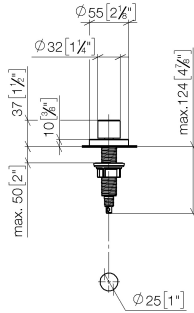

Strainer waste with control handle - Durabron (23kt Gold)

ELIO

10 710 970

- control for single basin
- including adapter for Bowden cable

Fits ELIO, ENO, MEM, META SQUARE, SYNC, TARA and TARA ULTRA

Fits: ELIO, MEM, TARA, TARA ULTRA, META SQUARE

10 710 970

mm [inches]

10 710 970

Parts for other finishes can be found here: [Chrome](#)

Spare parts list

No.	Item Number	Name	Quantity used	Delivery time
1	09 20 97 030-09	handle	1	40
2	90 12 12 002 00 90	fixing cap	1	2
3	09 27 87 006-09	rosette	1	40
4	90 14 10 043 00 90	seal	1	2
5	09 14 10 042 90	seal	1	2
6	09 29 06 087-09	spindle	1	-
Spare part can no longer be ordered, please order the replacement item				
7	04 30 01 029 00 90	adaptor	1	2
8	09 24 03 175 90	adaptor	1	2
9	09 11 10 073-07	connection	1	30
10	09 11 10 074-07	connection	1	30
11	09 11 10 079-07	connection	1	30
12	09 30 11 087 90	disc	1	2
13	09 23 30 024-07	nut	1	30