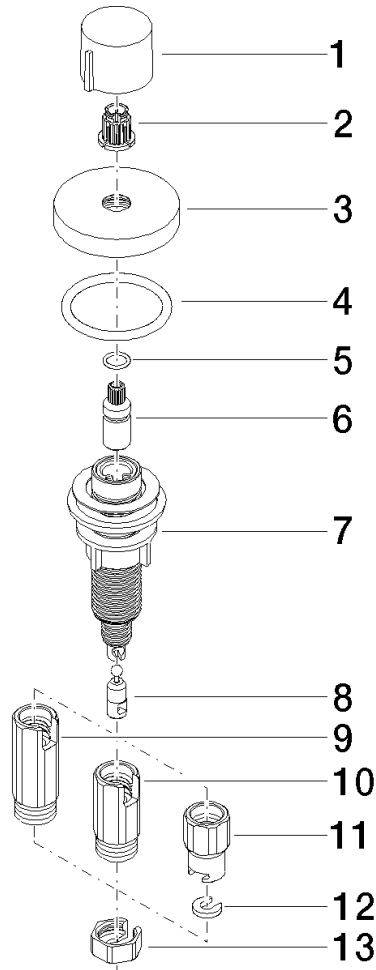

Strainer waste with control handle - Durabron (23kt Gold)

ELIO

10 710 970

- control for single basin
- including adapter for Bowden cable

Fits ELIO, ENO, MEM, META SQUARE, SYNC, TARA and TARA ULTRA

Fits: ELIO, MEM, TARA, TARA ULTRA, META SQUARE

	Durabron (23kt Gold)	10 710 970-09
	Chrome	10 710 970-00
	Brushed Platinum	10 710 970-06
	Platinum	10 710 970-08
	Dark Chrome	10 710 970-19
	Brushed Durabron (23kt Gold)	10 710 970-28
	Matte Black	10 710 970-33
	Brushed Champagne (22kt Gold)	10 710 970-46
	Champagne (22kt Gold)	10 710 970-47
	Brushed Chrome	10 710 970-93
	Brushed Dark Platinum	10 710 970-99

10 710 970

mm [inches]

10 710 970

Parts for other finishes can be found here: [Chrome](#)

Spare parts list

No.	Item Number	Name	Quantity used	Delivery time
1	09 20 97 030-09	handle	1	40
2	90 12 12 002 00 90	fixing cap	1	2
3	09 27 87 006-09	rosette	1	40
4	90 14 10 043 00 90	seal	1	2
5	09 14 10 042 90	seal	1	2
6	09 29 06 087-09	spindle	1	-
Spare part can no longer be ordered, please order the replacement item				
7	04 30 01 029 00 90	adaptor	1	2
8	09 24 03 175 90	adaptor	1	2
9	09 11 10 073-07	connection	1	30
10	09 11 10 074-07	connection	1	30
11	09 11 10 079-07	connection	1	30
12	09 30 11 087 90	disc	1	2
13	09 23 30 024-07	nut	1	30